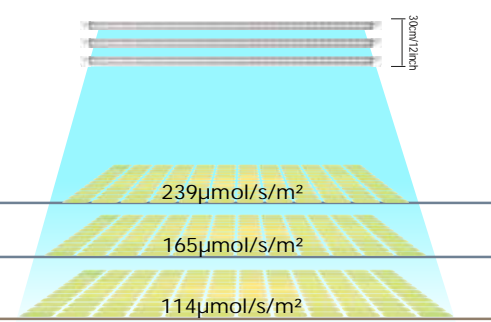

SG02-B-1.2m-18W-GROUP-PPFD

Contact **Muizlux**
support@muizlux.com
www.muizlux.com