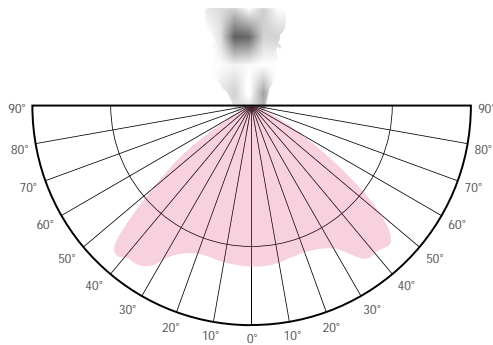

Customized Spectrum

PPFD

120 degree standard beam

With regards to light distribution SG02 have opted for a wide beam 120 degrees output. In this way you can easily obtain a perfect flat light level over bars, what makes the system also suitable for lower crop light levels.

Muizlux SG02 Clone light is engineered to deliver consistent levels of photosynthetic flux density (PPFD). SG02 deliver a superior seedling spectrum, specially tailored to promote quick rooting, overall plant health, and vigorous early growth in both stem cuttings and seedlings.