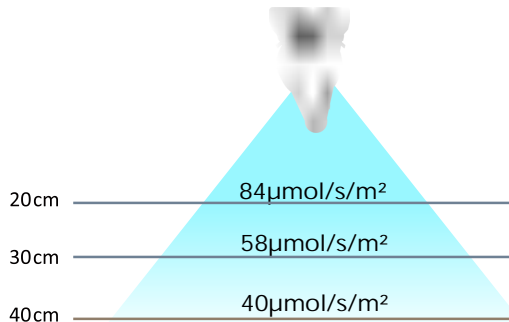

SG02-B-1.2m-18W-SINGLE-PPFD