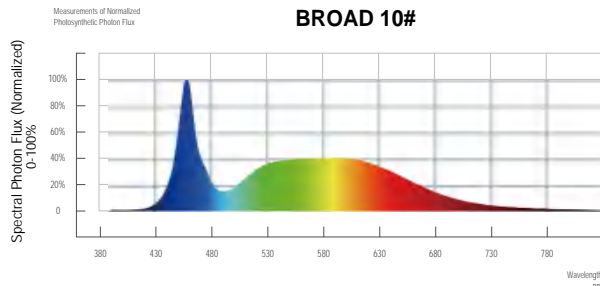

SG02-B Clone Lights

Length with 60cm/90cm/120cm/150cm(24 " /36 " /48 " /59 ")

Spectral Distribution