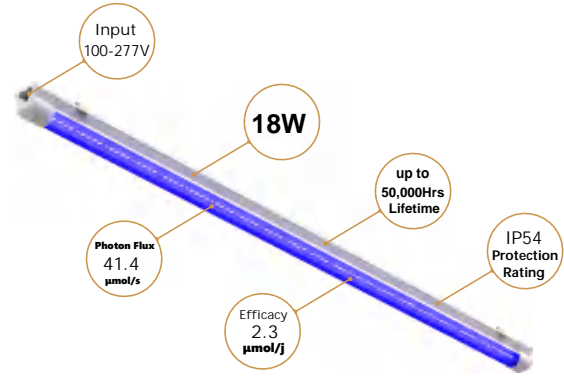

# SG02-B Clone Lights

Length with 60cm/90cm/120cm/150cm(24 " /36 " /48 " /59 " )

The Muizlux LED grow light tube offers a unique platform for single and multi-layer crop cultivation plant factories.

By positioning the LED grow light tube as close as possible towards the crops, all the produced light is steered in the crop in the most effective way.

The light intensity on the plant canopy can be determined by the distance to the crop, the number of light bars on the surface as well as by light output controls on the lamps itself. In this way you can optimize the PPFD needed light level on the crop to the growth stage of the plants.

The Muizlux LED grow light tube can be installed in a horizontal setup with each lamp parallel to each other and bridged by a cable as in most tradition grow light setups, but can also be directly interconnected to each other to generate a long line of light in the grow rack installations.