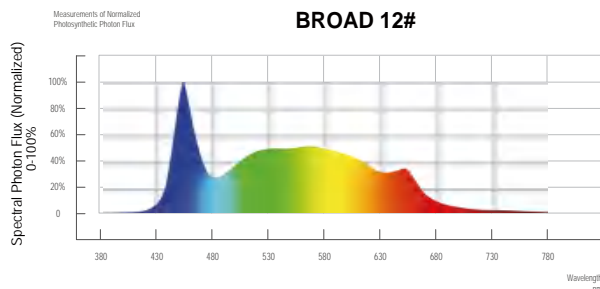

SG02-B Clone Lights

Length with 60cm/90cm/120cm/150cm(24 " /36 " /48 " /59 ")

Spectral Distribution