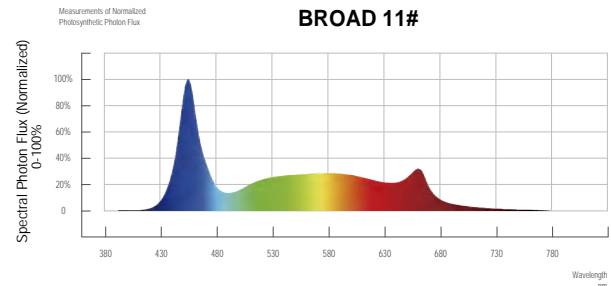

SG02-B Clone Lights

Length with 60cm/90cm/120cm/150cm(24 " /36 " /48 " /59 ")

Spectral Distribution